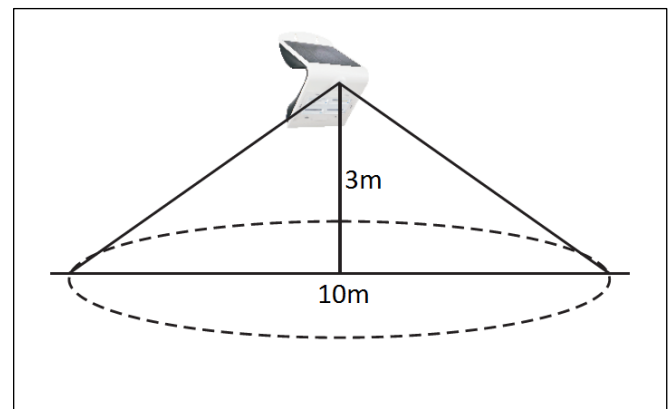

Polar Intensity Diagram:

PLEASE NOTE: INFORMATION IN THIS DOCUMENT MAY BE SUBJECT TO CHANGE WITHOUT PRIOR NOTICE

IRE: TEL: +353 1 709 9000
AUS: TEL: +61 7 3890 5444

WEB: WWW.ROBUS.COM
WEB: WWW.ROBUS.COM.AU

LED GROUP EUROPE · AUSTRALIA · NEW ZEALAND · ASIA · MIDDLE EAST · AFRICA