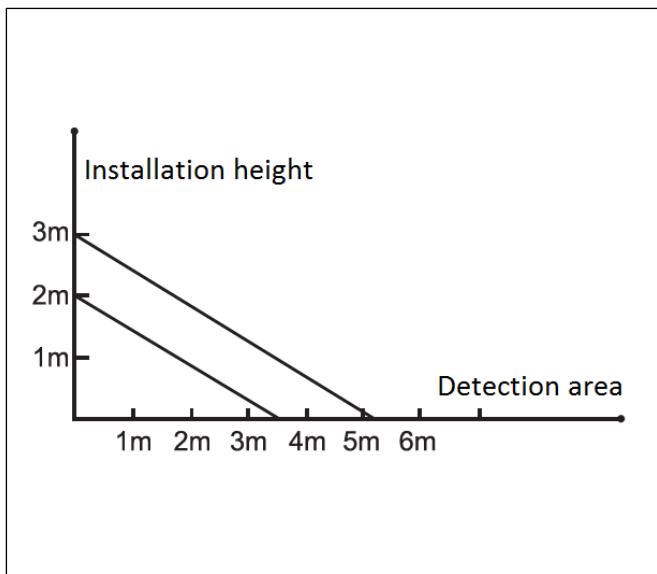

OUTDOOR

ROBUS®

SOL 1.5W, 3.2W and 6.8W Solar LED Wall light with PIR, IP65, White and Black, 4000K

Product Code:	RS0240P-01	RS0340P-01	RS0740P-01
White:	RS0240P-04	RS0340P-04	RS0740P-04
Comparable to:	10W halogen	20W halogen	40W halogen
Total Power (W):	1.5	3.2	6.8
Total Light Output (lm):	170	510	980
Efficacy (lm / cctW):	NA	NA	NA
Illuminance at 1m (lux):	8	25	50
Beam Angle (deg):	90	90	90
CCT (K):	4,000	4,000	4,000
CRI (Ra):	80	80	80
Rated Life (hrs):	30,000	30,000	30,000
Detection Range (m):	6	6	6
Mounting Height (m):	3	3	3
Warranty (yrs):	2	2	2
Ingress Protection (IP):	65	65	65
Operating Temperature (°C):	0 ≤ Ta ≤ +40	0 ≤ Ta ≤ +40	0 ≤ Ta ≤ +40
Height (mm):	79	109	109
Length (mm):	145	212	270
Width (mm):	96	140	221
Box Qty:	1	1	1
Weight (kg):	0.21	0.43	0.79

Standards & Approvals:

Complies with: EN 60598-1, EN 60598-2-5, EN 62471, EN 62493, EN 55015, EN 61000-3-2, EN 61000-3-3, EN 61547

Cone Illuminance Diagram:

Polar Intensity Diagram:

PLEASE NOTE: INFORMATION IN THIS DOCUMENT MAY BE SUBJECT TO CHANGE WITHOUT PRIOR NOTICE