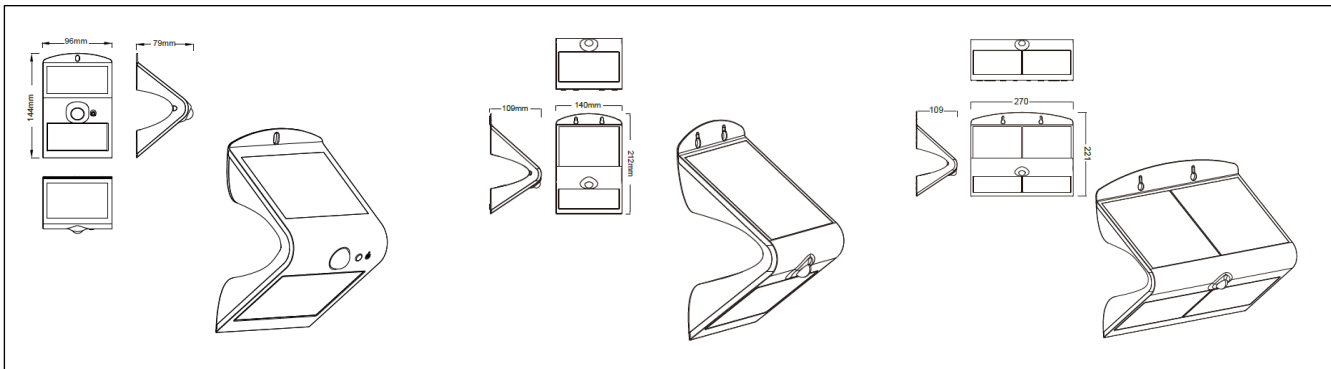

OUTDOOR

ROBUS®

SOL 1.5W, 3.2W and 6.8W Solar LED Wall light with PIR, IP65, White and Black, 4000K

Product Code:	RS0240P-01	RS0340P-01	RS0740P-01
White:	RS0240P-04	RS0340P-04	RS0740P-04
Comparable to:	10W halogen	20W halogen	40W halogen
Total Power (W):	1.5	3.2	6.8
Total Light Output (lm):	170	510	980
Efficacy (lm / cctW):	NA	NA	NA
Illuminance at 1m (lux):	8	25	50
Beam Angle (deg):	90	90	90
CCT (K):	4,000	4,000	4,000
CRI (Ra):	80	80	80
Rated Life (hrs):	30,000	30,000	30,000
Detection Range (m):	6	6	6
Mounting Height (m):	3	3	3
Warranty (yrs):	2	2	2
Ingress Protection (IP):	65	65	65
Operating Temperature (°C):	0 ≤ Ta ≤ +40	0 ≤ Ta ≤ +40	0 ≤ Ta ≤ +40
Height (mm):	79	109	109
Length (mm):	145	212	270
Width (mm):	96	140	221
Box Qty:	1	1	1
Weight (kg):	0.21	0.43	0.79

Standards & Approvals:

Complies with: EN 60598-1, EN 60598-2-5, EN 62471, EN 62493, EN 55015, EN 61000-3-2, EN 61000-3-3, EN 61547

Cone Illuminance Diagram:

Polar Intensity Diagram:

PLEASE NOTE: INFORMATION IN THIS DOCUMENT MAY BE SUBJECT TO CHANGE WITHOUT PRIOR NOTICE